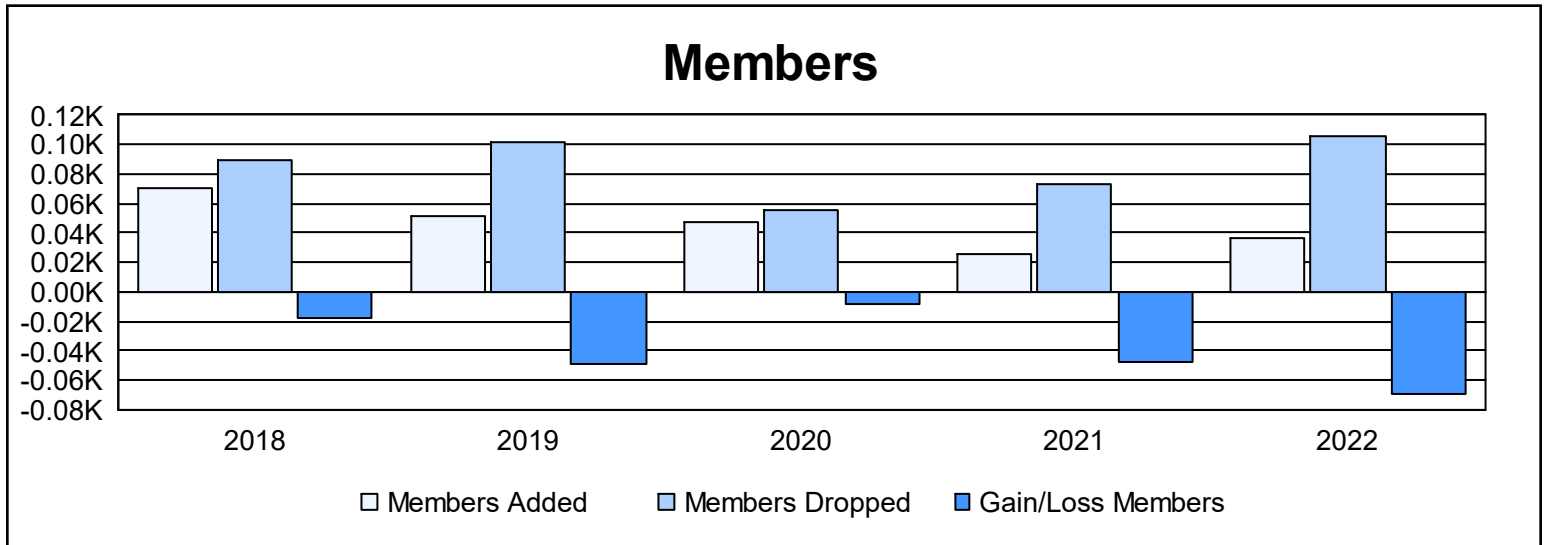

Year	New Clubs	Dropped Clubs	Gain/ Loss Clubs	New Members	Charter Members	Reinstate Members	Transfer Members	Total Member Added	Total Members Dropped	Gain/ Loss Members
2017-2018	0	1	-1	67	0	1	3	71	89	-18
2018-2019	0	5	-5	44	0	4	4	52	101	-49
2019-2020	0	0	0	37	0	9	1	47	55	-8
2020-2021	0	0	0	17	0	4	4	25	73	-48
2021-2022	0	3	-3	35	0	0	2	37	106	-69
<b>Average</b>	<b>0</b>	<b>2</b>	<b>-2</b>	<b>40</b>	<b>0</b>	<b>4</b>	<b>3</b>	<b>46</b>	<b>85</b>	<b>-38</b>

### Membership Composition June 2022 Cumulative