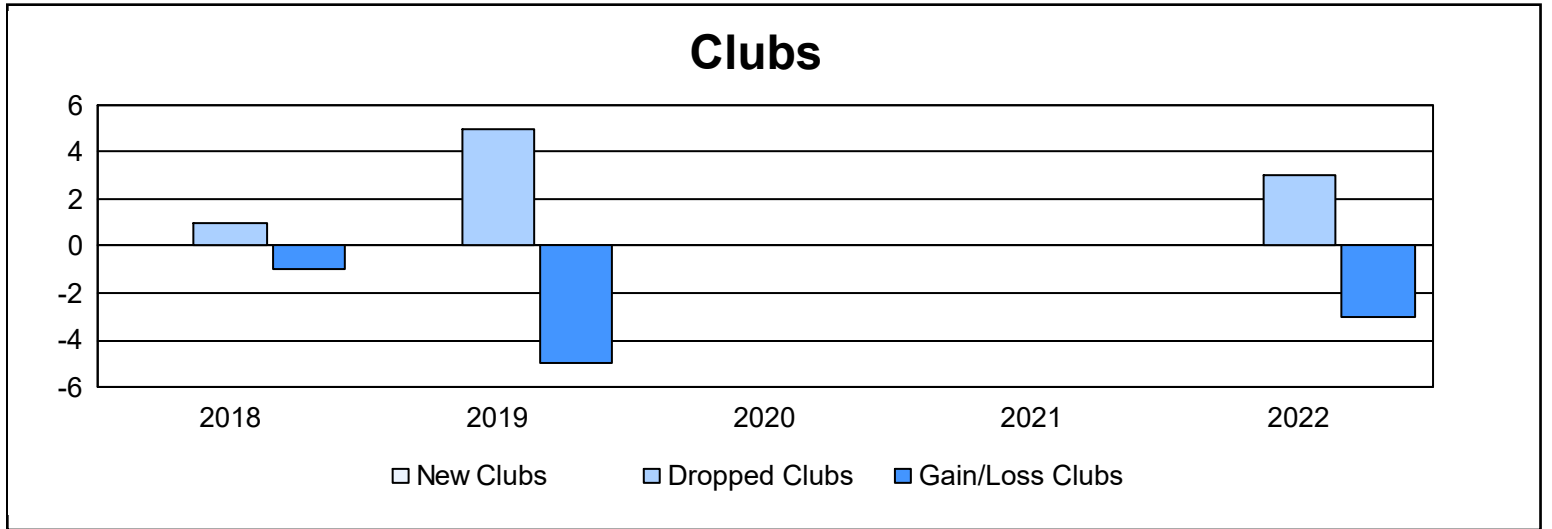

Year	New Clubs	Dropped Clubs	Gain/ Loss Clubs	New Members	Charter Members	Reinstate Members	Transfer Members	Total Member Added	Total Members Dropped	Gain/ Loss Members
2017-2018	0	1	-1	67	0	1	3	71	89	-18
2018-2019	0	5	-5	44	0	4	4	52	101	-49
2019-2020	0	0	0	37	0	9	1	47	55	-8
2020-2021	0	0	0	17	0	4	4	25	73	-48
2021-2022	0	3	-3	35	0	0	2	37	106	-69
<b>Average</b>	<b>0</b>	<b>2</b>	<b>-2</b>	<b>40</b>	<b>0</b>	<b>4</b>	<b>3</b>	<b>46</b>	<b>85</b>	<b>-38</b>

### Membership Composition June 2022 Cumulative