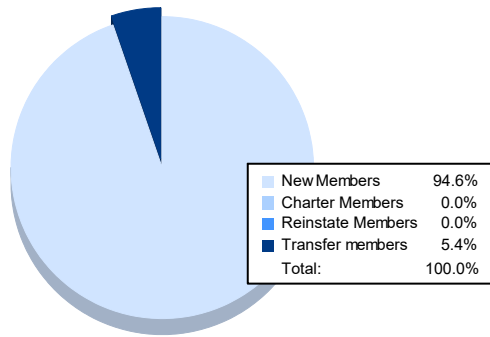

Year	New Clubs	Dropped Clubs	Gain/ Loss Clubs	New Members	Charter Members	Reinstate Members	Transfer Members	Total Member Added	Total Members Dropped	Gain/ Loss Members
2017-2018	0	1	-1	67	0	1	3	71	89	-18
2018-2019	0	5	-5	44	0	4	4	52	101	-49
2019-2020	0	0	0	37	0	9	1	47	55	-8
2020-2021	0	0	0	17	0	4	4	25	73	-48
2021-2022	0	3	-3	35	0	0	2	37	106	-69
<b>Average</b>	<b>0</b>	<b>2</b>	<b>-2</b>	<b>40</b>	<b>0</b>	<b>4</b>	<b>3</b>	<b>46</b>	<b>85</b>	<b>-38</b>

### Membership Composition June 2022 Cumulative